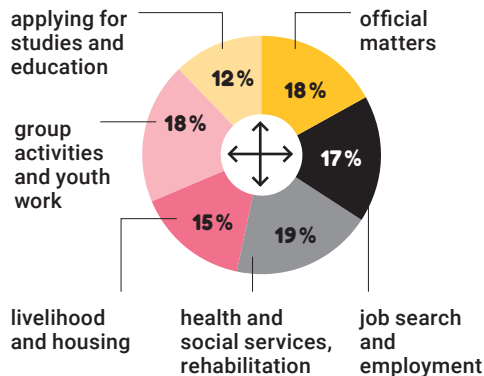

Goals with young people

smoothing the transitions

55 %

transition to essential services

social empowerment

54 %

stronger life management

enhancing the social inclusion

46 %

increasing inclusion in personal life

Positive steps forward by young people

82 % on daily life skills

80 % on study and work-life skills

79 % on life management

Age distribution

Typical life situation

- unemployed or student (at drop-out risk)
- living off on parents or social security
- outside the services
- unclear future prospects

Topics of guidance

Sources: OKM/AVI: National outreach youth work survey 2024, Into: Outreach youth work Sovari (Social Empowerment Indicator) 2024.

What is outreach youth work?

Outreach youth work offers 15–28-year-olds an opportunity for confidential contact with adults. Together with young people, outreach youth work looks for answers to their questions, promotes growth and participation in society, and helps young people get the support they need. Outreach youth work follows the Youth Act. There are about 550 outreach youth workers in Finland.